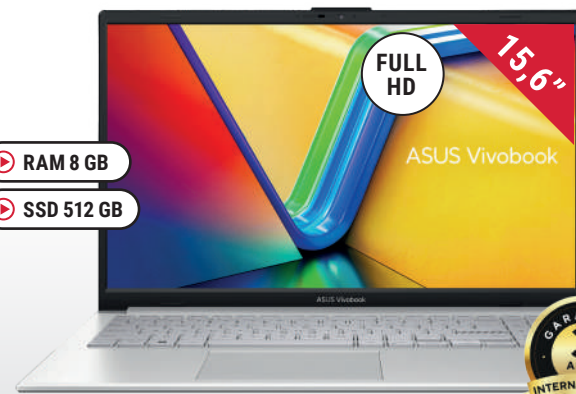

399

ASUS VIVOBOK GO E1504FA-BQ2668W

Processore AMD Ryzen™ 3 - 7320U · Scheda video AMD Radeon™ Graphics · Windows 11 Home